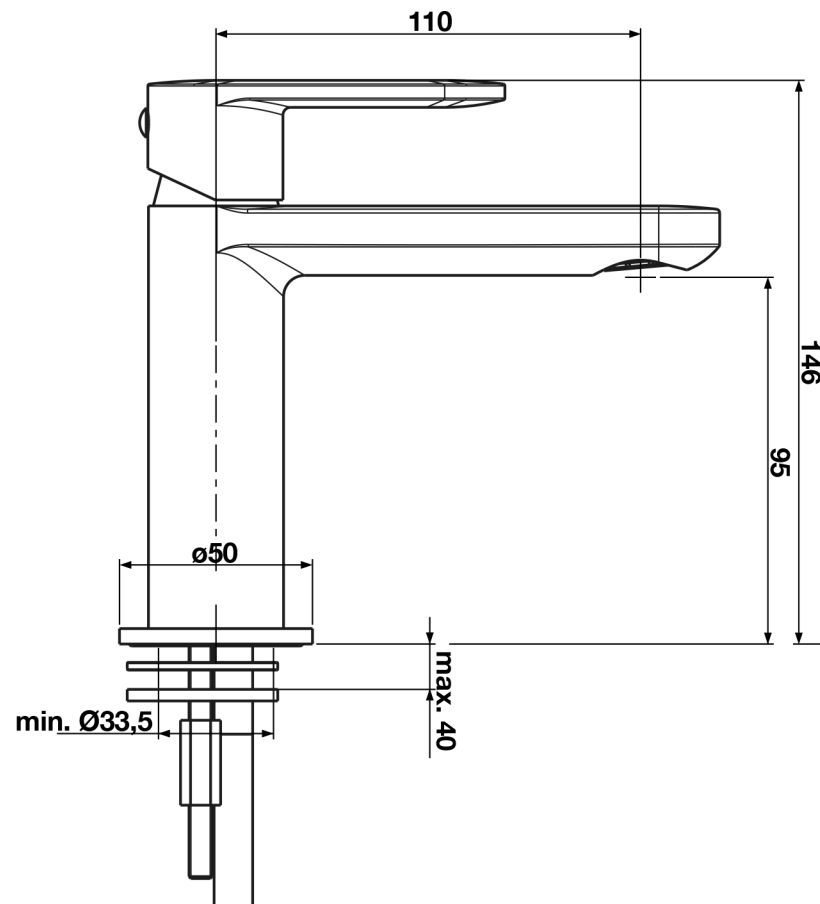

Savena Series

Basin mono tap

tissino

Designed to Inspire
Made to Experience

tissino

T 0345 582 8000
E info@tissino.co.uk
W tissino.co.uk

2 Lyncastle Road
Appleton Thorn
Warrington WA4 4SN

We reserve the right to
change this information
without prior notice