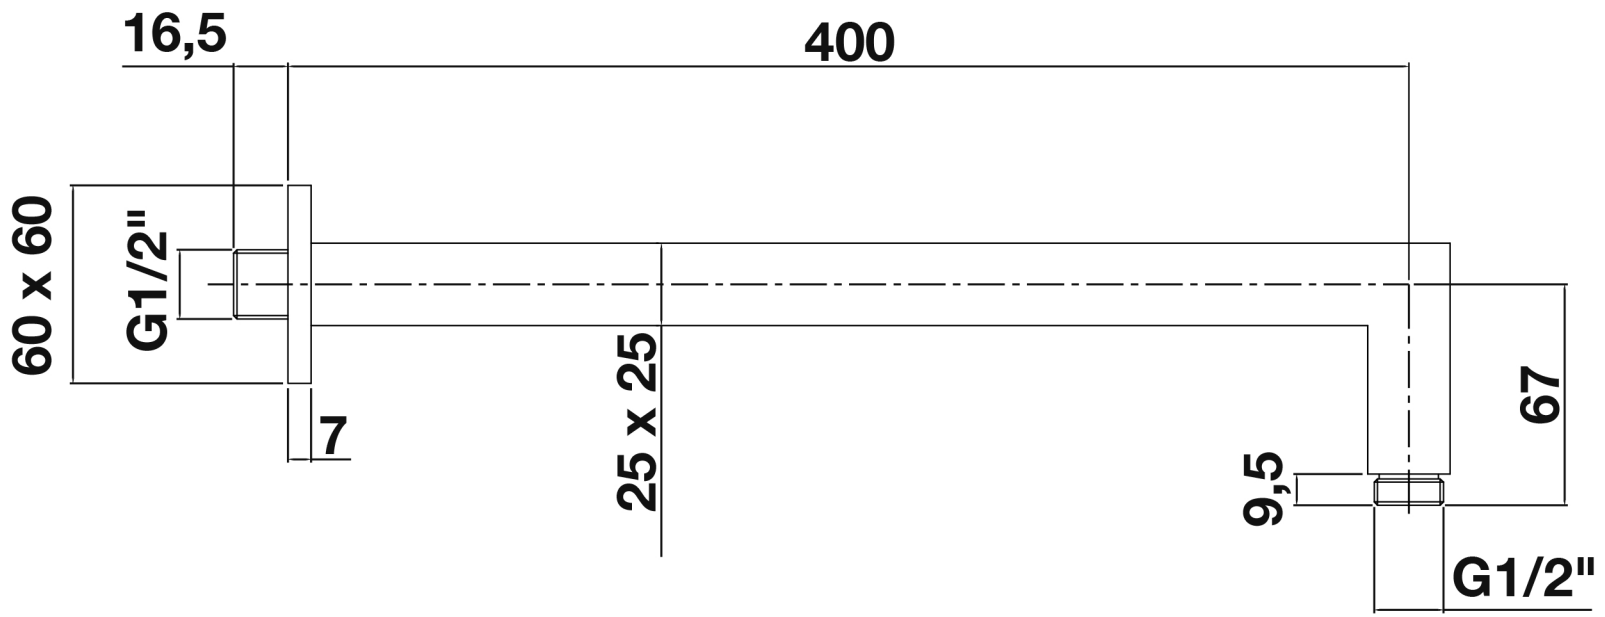

Elvo Series

Designed to Inspire
Made to Experience

Elvo Square Shower Arm

Chrome - TEV-302-CP
Matt Black - TEV-302-MN

T 0345 582 8000
E info@tissino.co.uk
W tissino.co.uk

2 Lyncastle Road
Appleton Thorn
Warrington WA4 4SN