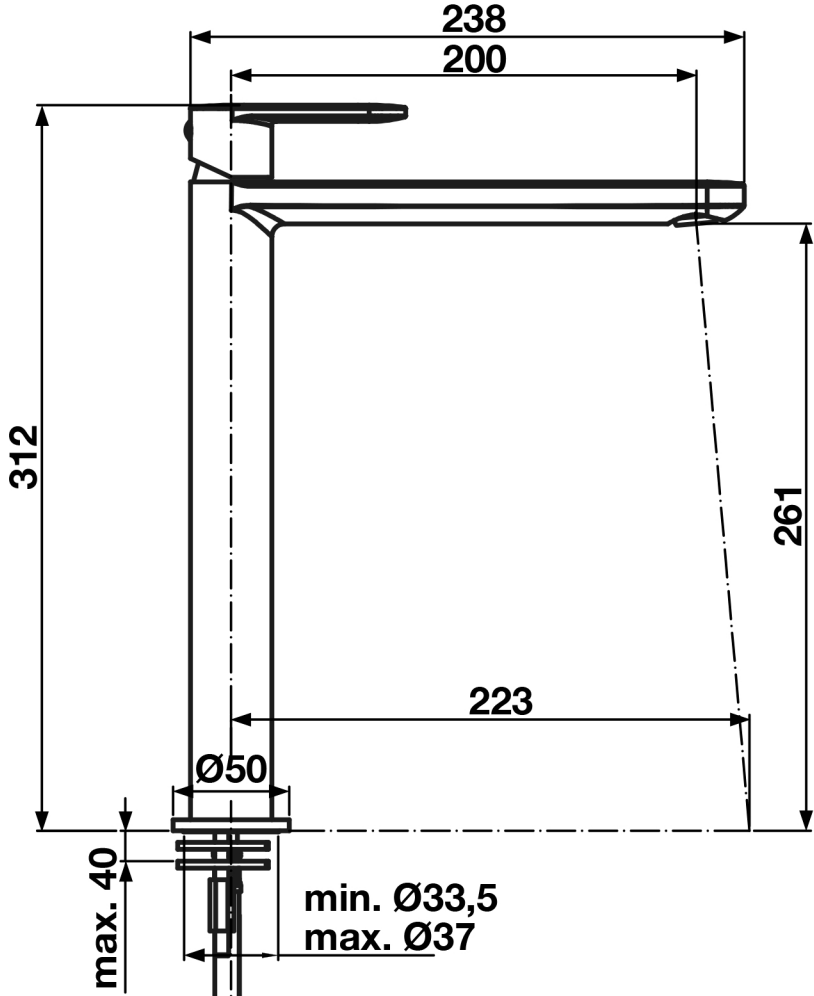

Savena Series

High Spout basin mono tap

TISSINO

Designed to Inspire
Made to Experience

TISSINO

T 0345 582 8000
E info@tissino.co.uk
W tissino.co.uk

2 Lyncastle Road
Appleton Thorn
Warrington WA4 4SN

We reserve the right to
change this information
without prior notice