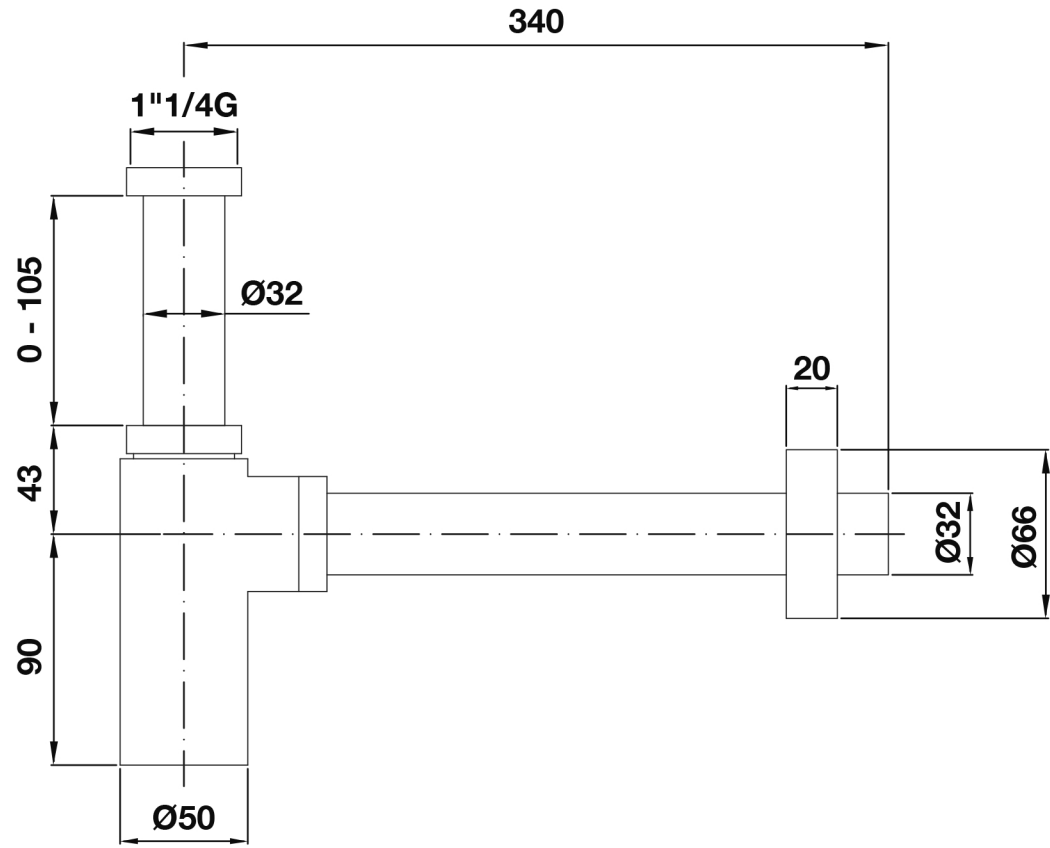

Parina Series

TISSINO

Designed to Inspire
Made to Experience

Bottle Trap

Chrome TPR-601-CP
Matt Black TPR-601-MN

TISSINO

T 0345 582 8000
E info@tissino.co.uk
W tissino.co.uk

2 Lyncastle Road
Appleton Thorn
Warrington WA4 4SN