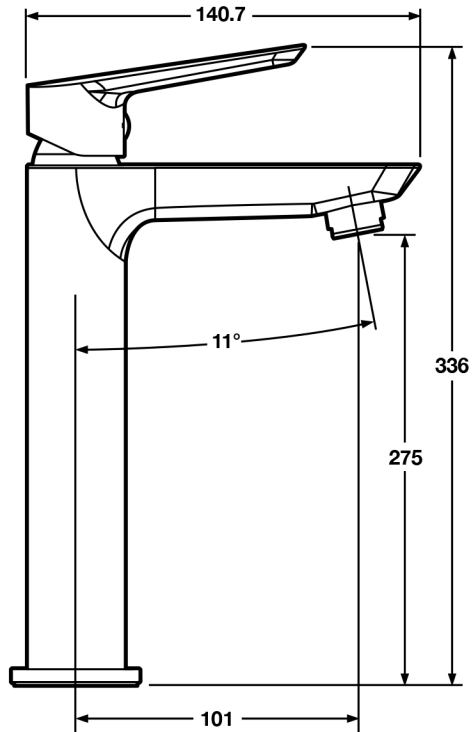

Pacato Series

Pacato High Spout Basin Mono

TISSINO

Designed to Inspire
Made to Experience

TISSINO

T 0345 582 8000
E info@tissino.co.uk
W tissino.co.uk

2 Lyncastle Road
Appleton Thorn
Warrington WA4 4SN

We reserve the right to
change this information
without prior notice