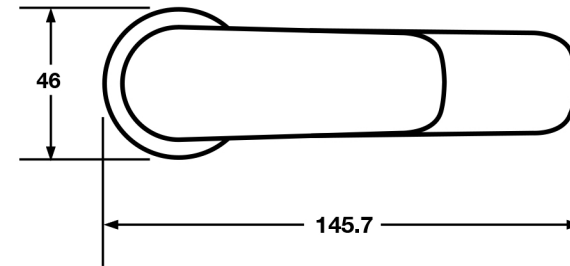

Pacato Series

Pacato High Spout Basin Mono

TISSINO

Designed to Inspire
Made to Experience

TISSINO

T 0345 582 8000
E info@tissino.co.uk
W tissino.co.uk

2 Lyncastle Road
Appleton Thorn
Warrington WA4 4SN

We reserve the right to
change this information
without prior notice