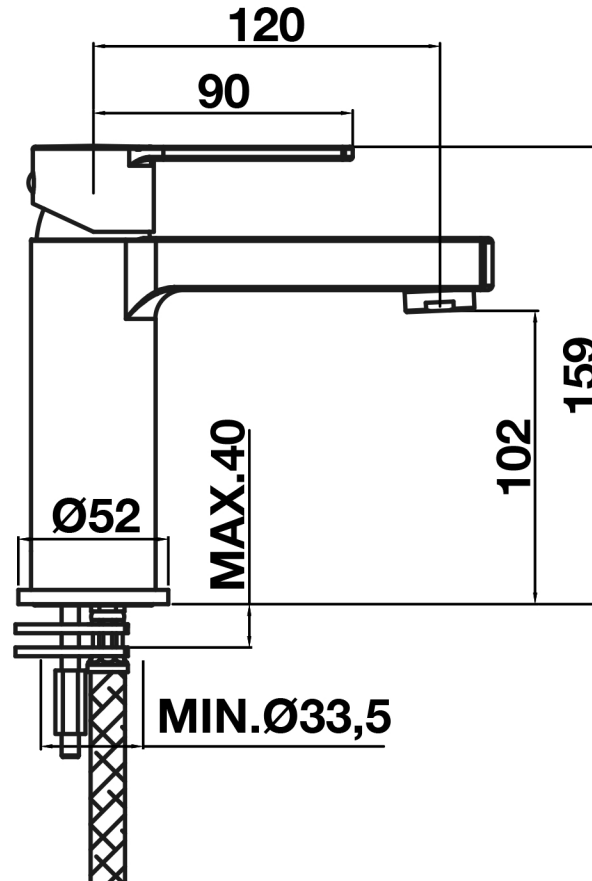

Bavera Series

Basin mono tap

TBV-101-MN Matt Black

TBV-101-CP Chrome

tissino

Designed to Inspire
Made to Experience

tissino

T 0345 582 8000
E info@tissino.co.uk
W tissino.co.uk