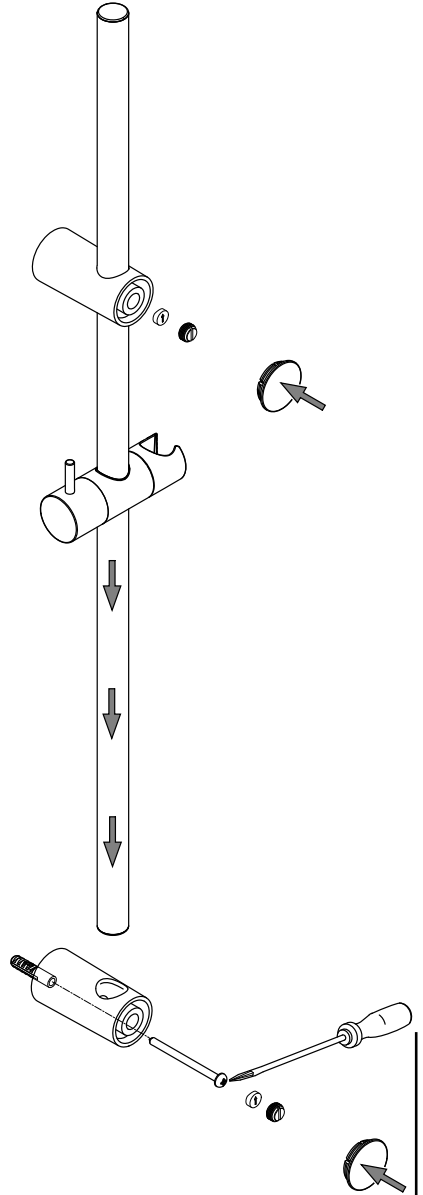

# Installation Manual

Parina Slide Rail Kit 4 Function  
Head Chrome  
TPR-502-CP

Parina Brassware  
Parina Rubineti

**TISSINO**

Designed to Inspire  
Made to Experience

**1 b**

**c**

**a**