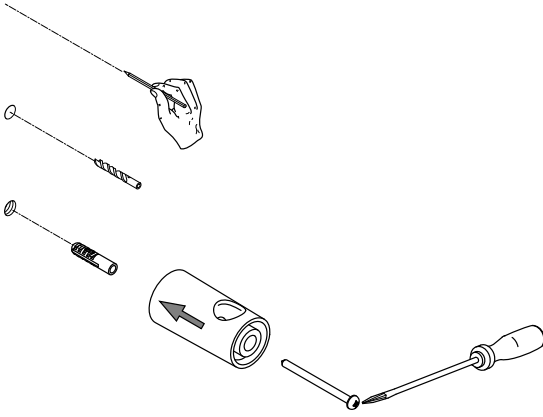

# Installation Manual

Parina Slide Rail Kit 4 Function  
Head Chrome  
TPR-502-CP

Parina Brassware  
Parina Rubineti

**TISSINO**

Designed to Inspire  
Made to Experience

**1 b**

**c**

**a**