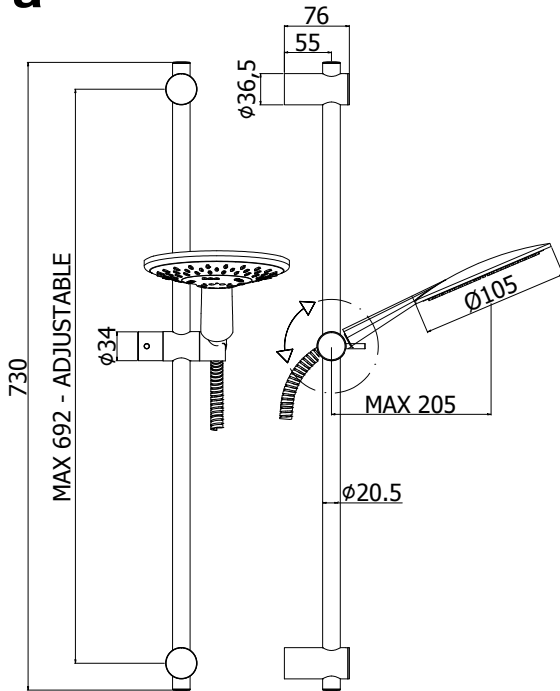

# Installation Manual

Parina Slide Rail Kit 4 Function  
Head Chrome  
TPR-502-CP

Parina Brassware  
Parina Rubineti

**TISSINO**

Designed to Inspire  
Made to Experience

**1 b**

**c**

**a**