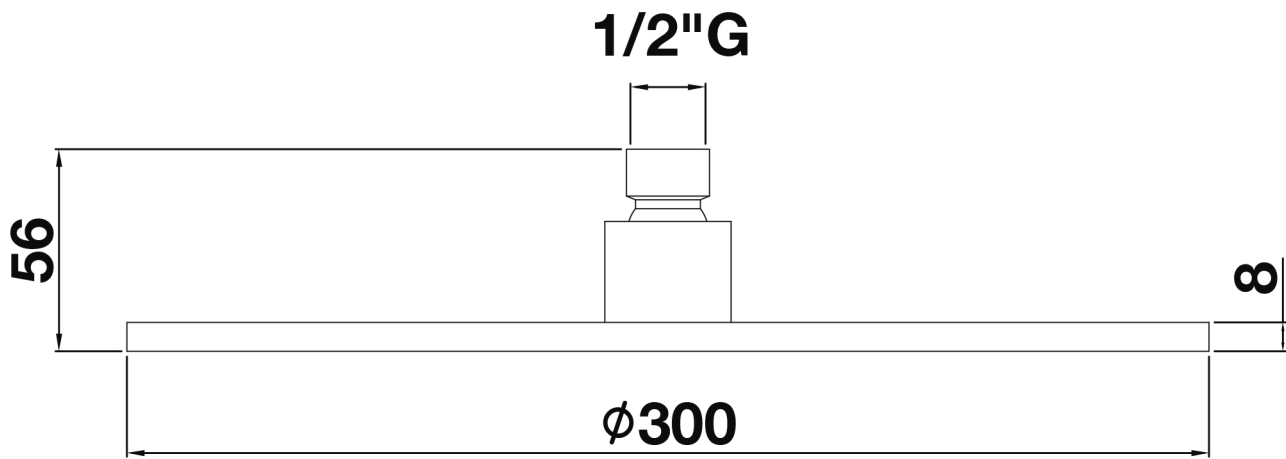

Parina Series

Round Rain Shower Head

Chrome TPR-301-CP

TISSINO

Designed to Inspire
Made to Experience

TISSINO

T 0345 582 8000
E info@tissino.co.uk
W tissino.co.uk

2 Lyncastle Road
Appleton Thorn
Warrington WA4 4SN