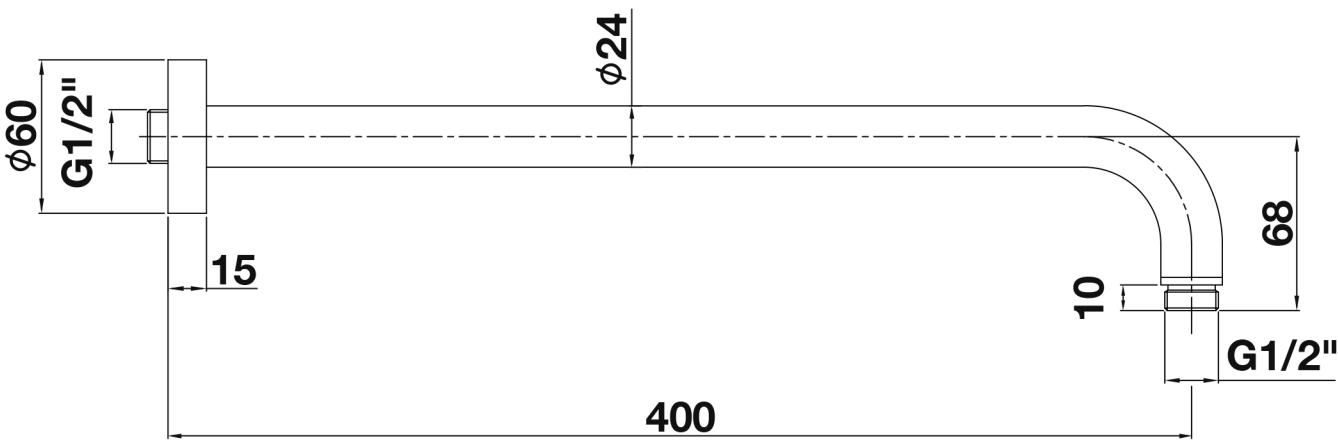

Parina Series

TISSINO

Shower Arm

Designed to Inspire
Made to Experience

Chrome TPR-303-CP
Matt Black TPR-303-MN

TISSINO

T 0345 582 8000
E info@tissino.co.uk
W tissino.co.uk

2 Lyncastle Road
Appleton Thorn
Warrington WA4 4SN