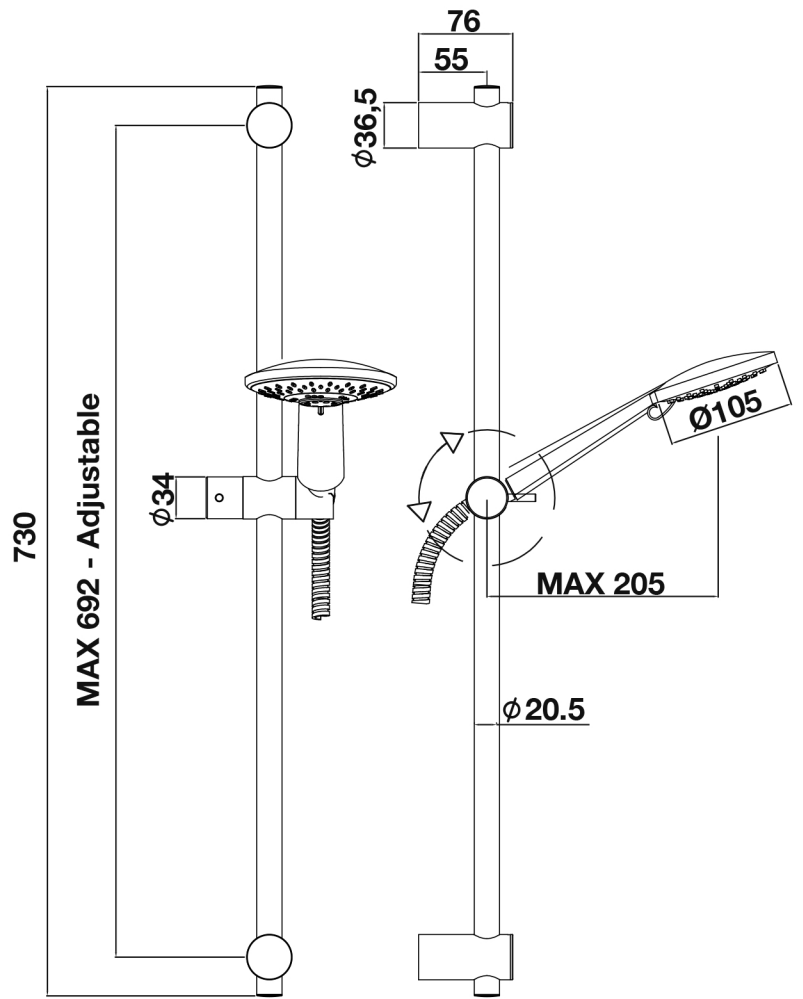

Parina Series

tissino

Parina Slide rail shower kit - 4 function head- Chrome

Designed to Inspire
Made to Experience

TPR-502-CP

tissino

T 0345 582 8000
E info@tissino.co.uk
W tissino.co.uk

2 Lyncastle Road
Appleton Thorn
Warrington WA4 4SN